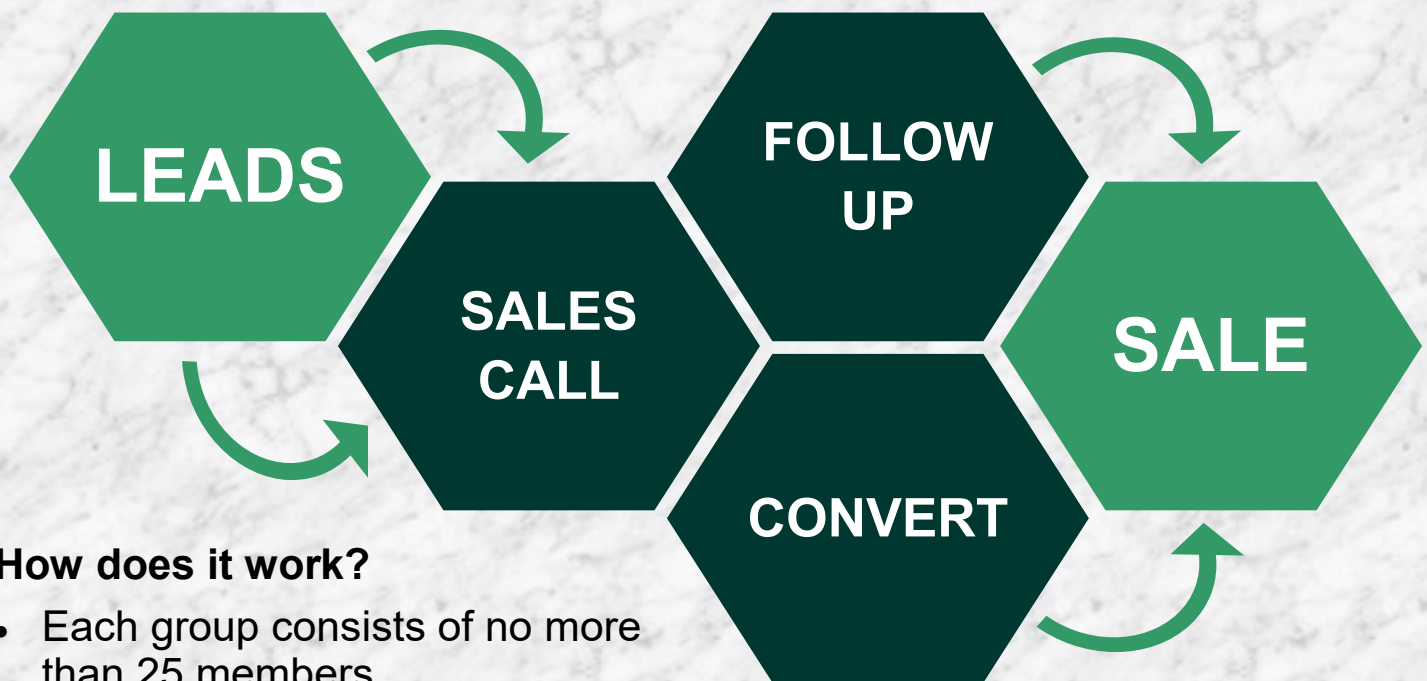

# CONNECTBERKELEY

**2<sup>nd</sup> and 4<sup>th</sup> Mondays of each month**  
Noon via Zoom

## What is Connect Berkeley?

Connect Berkeley provides members the opportunity to give and receive leads in a structured environment.

**START YOUR WEEK  
HERE!**

## How does it work?

- Each group consists of no more than 25 members
- Members do not directly compete
- Members commit to attending meetings twice a month
- Chamber members only