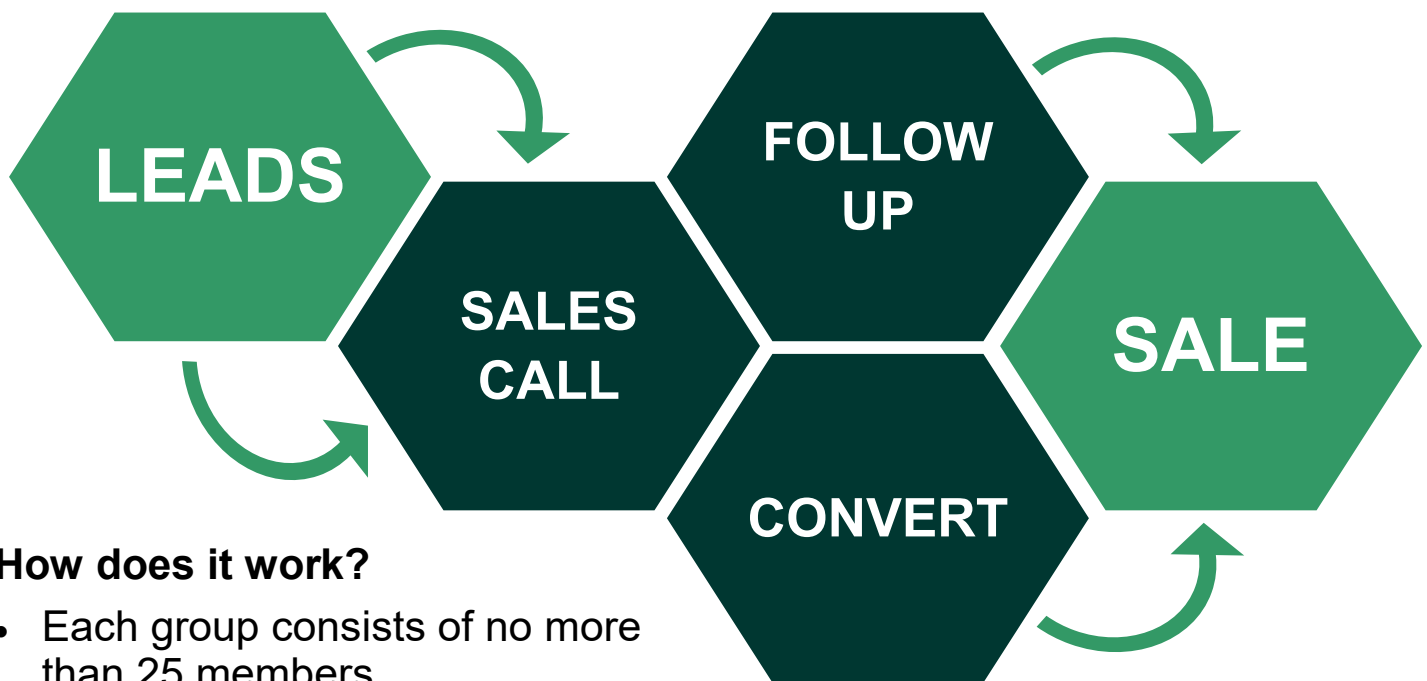

CONNECTBERKELEY

2nd and 4th Mondays of each month

Noon

Shepherd University

Martinsburg Center

261 Aikens Center

What is Connect Berkeley?

Connect Berkeley provides members the opportunity to give and receive leads in a structured environment.

**START YOUR WEEK
HERE!**

How does it work?

- Each group consists of no more than 25 members
- Members do not directly compete
- Members commit to attending meetings twice a month
- Chamber members only